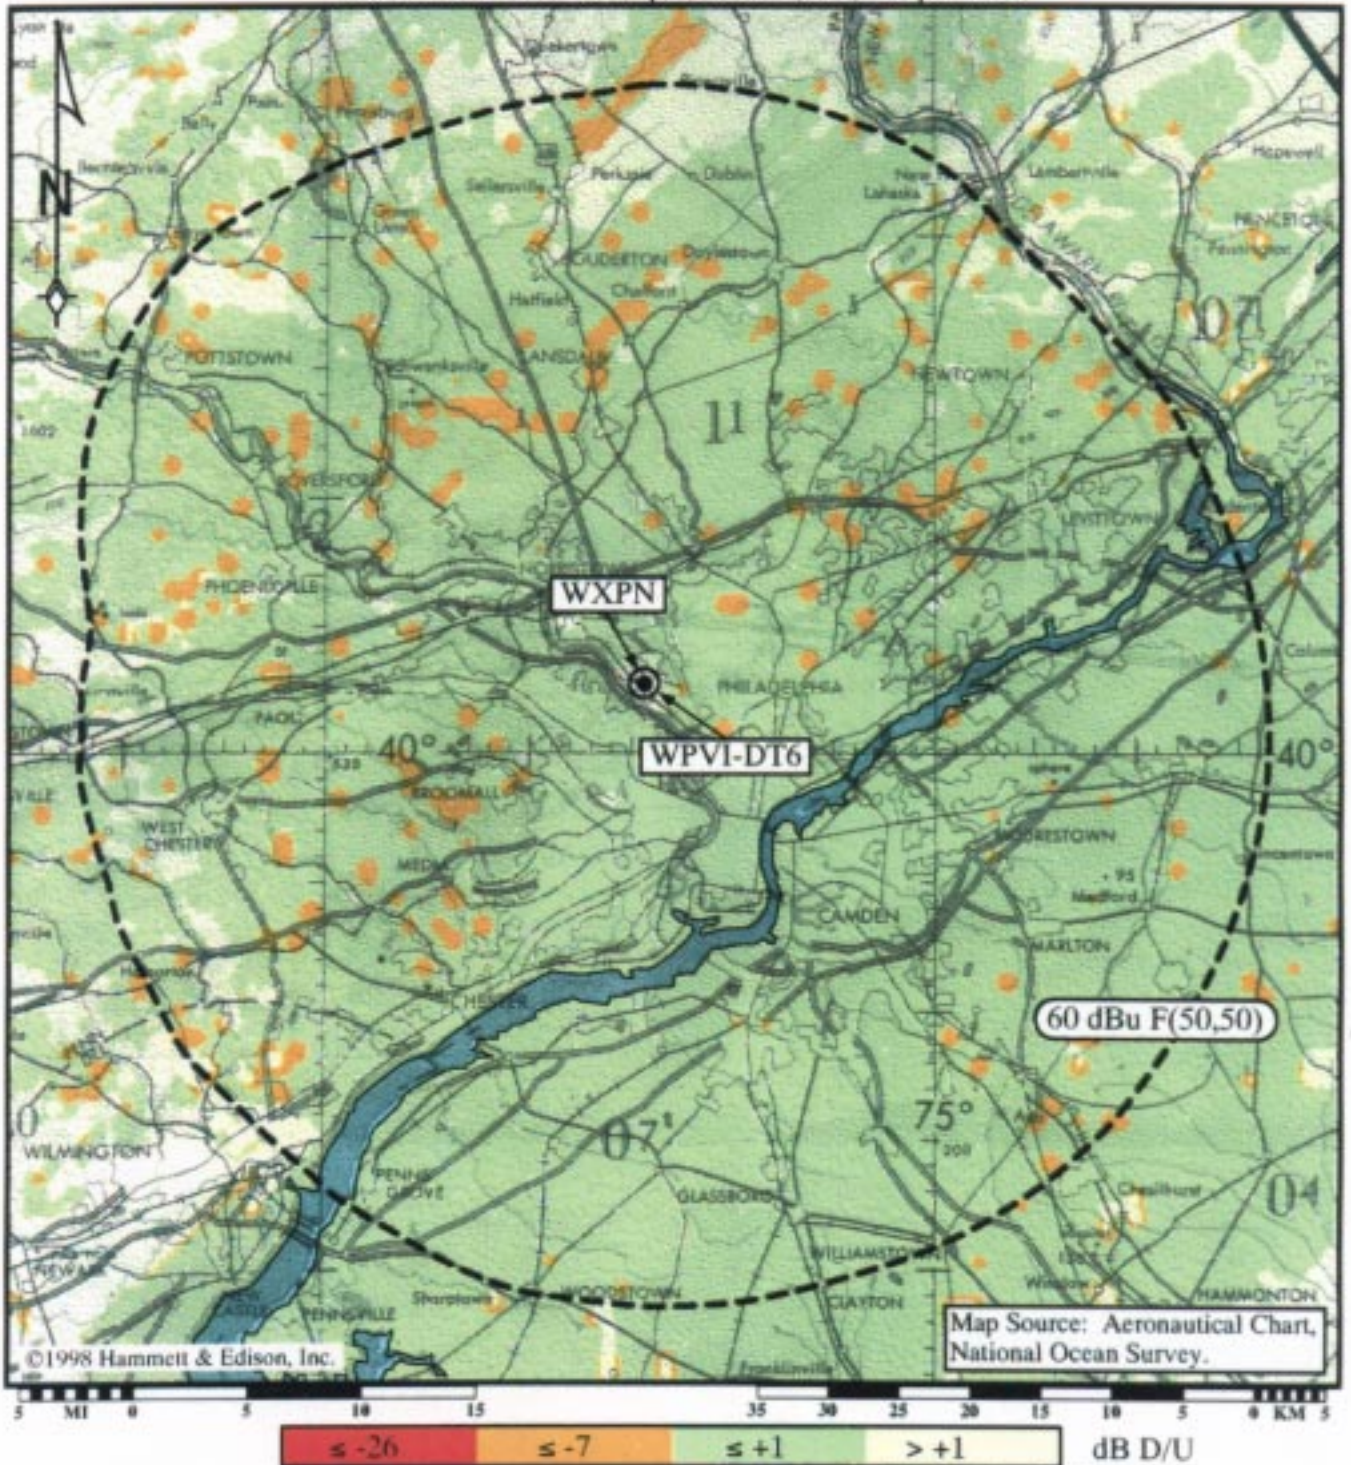

National Public Radio • Washington, D.C.

DTV Channel 6 to FM D/U Ratio Study  
 FM Station WXPB, 88.5 MHz, Philadelphia, Pennsylvania  
 versus Potential Station WPVI-DT6, Philadelphia, Pennsylvania

WXPB FCC 60 dBu Population: 4,601,576 persons

1990 U.S. Census	0	132,948	4,494,649	(or below threshold)	persons (within 60 dBu)
	0	2.89	97.7		% (of 60 dBu population)
	0	165,020	5,048,561		persons (entire area shown)